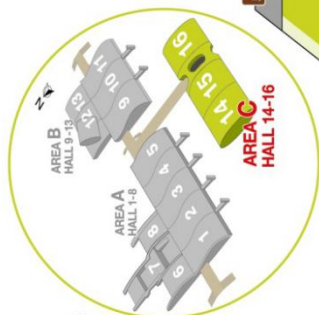

### LAYOUT 第一期展区布局图

Layout of International Pavilion  
(Phase 3 Oct. 31<sup>st</sup>-Nov. 4<sup>th</sup>)

PHASE 3

LAYOUT  
第三期展区布局图

9.2 Layout of Functional Areas of CIEF complex Area A, B and C

# THE FUNCTIONAL SERVICE AREA

展馆功能服务区