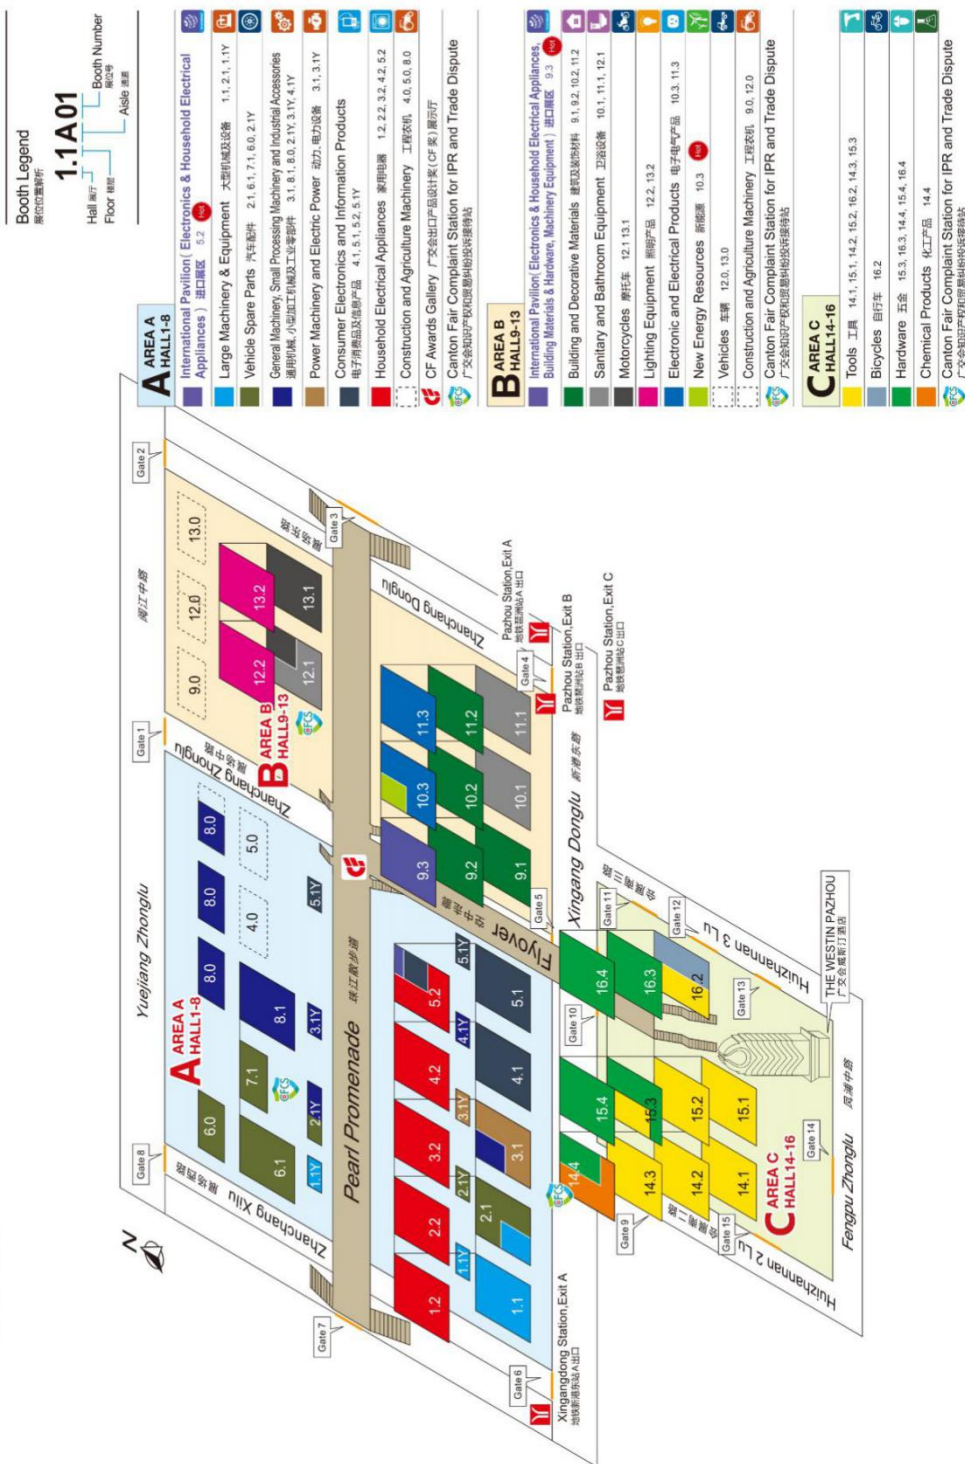

9 Layout of Canton Fair Complex

9.1 Layout of International Pavilion

(Phase 1 Oct. 15th – 19th)

PHASE 1

LAYOUT 第一期展区布局图