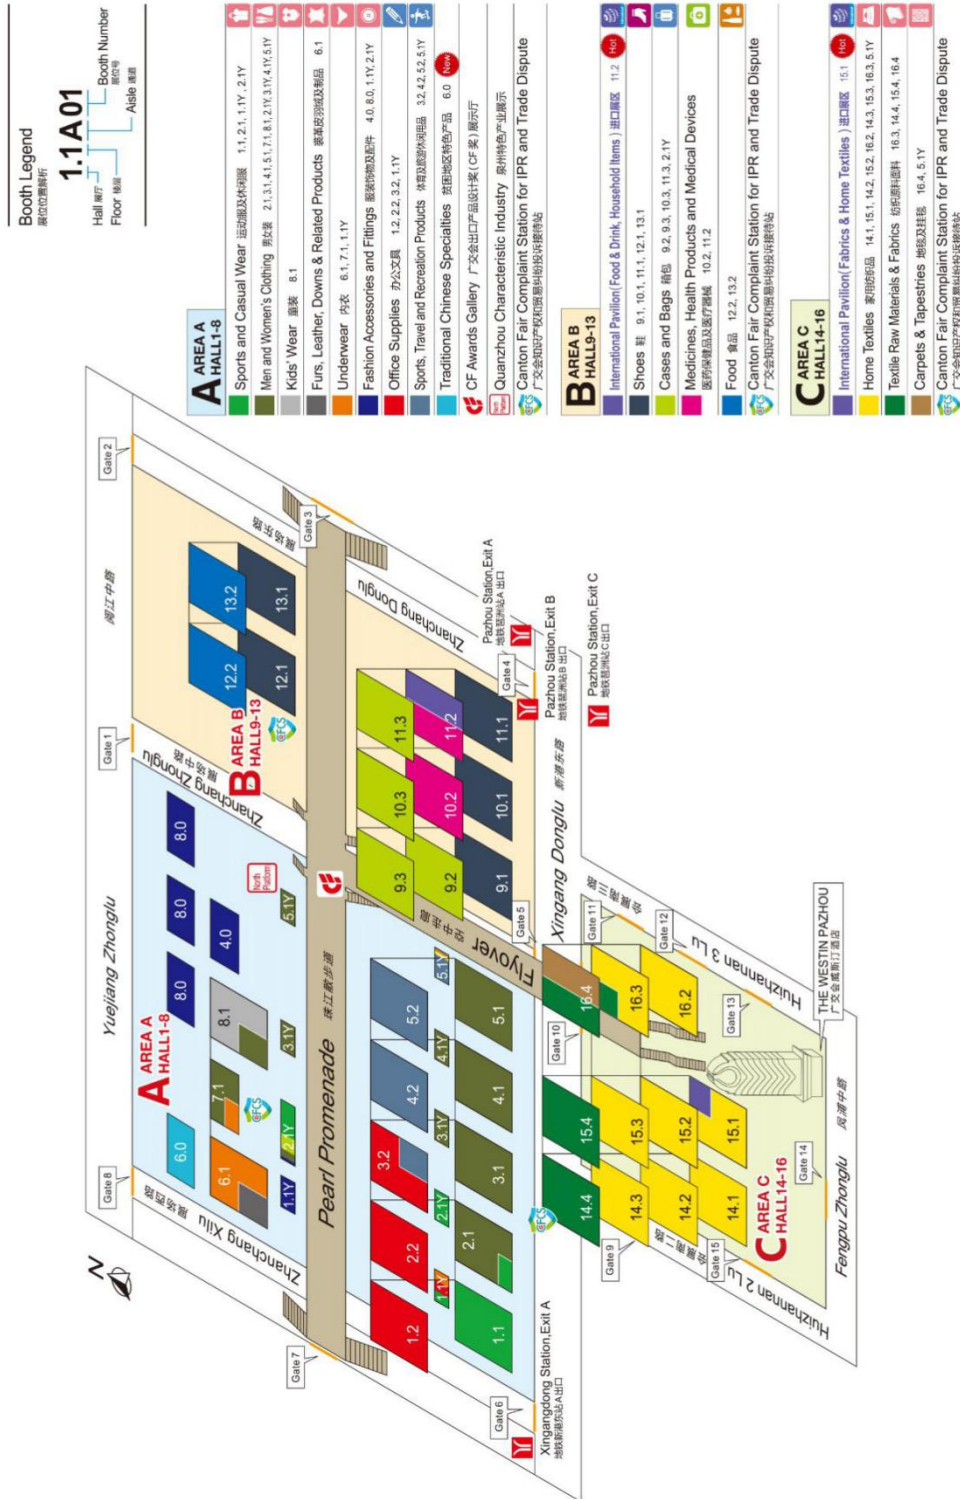

# 9 Layout of Canton Fair Complex

## 9.1 Layout of International Pavilion

(Phase 1 Oct. 15<sup>th</sup> – 19<sup>th</sup>)

### PHASE 1

### LAYOUT 第一期展区布局图

Layout of International Pavilion  
(Phase 3 Oct. 31<sup>st</sup>-Nov. 4<sup>th</sup>)

PHASE 3

LAYOUT  
第三期展区布局图

9.2 Layout of Functional Areas of CIEF complex Area A, B and C